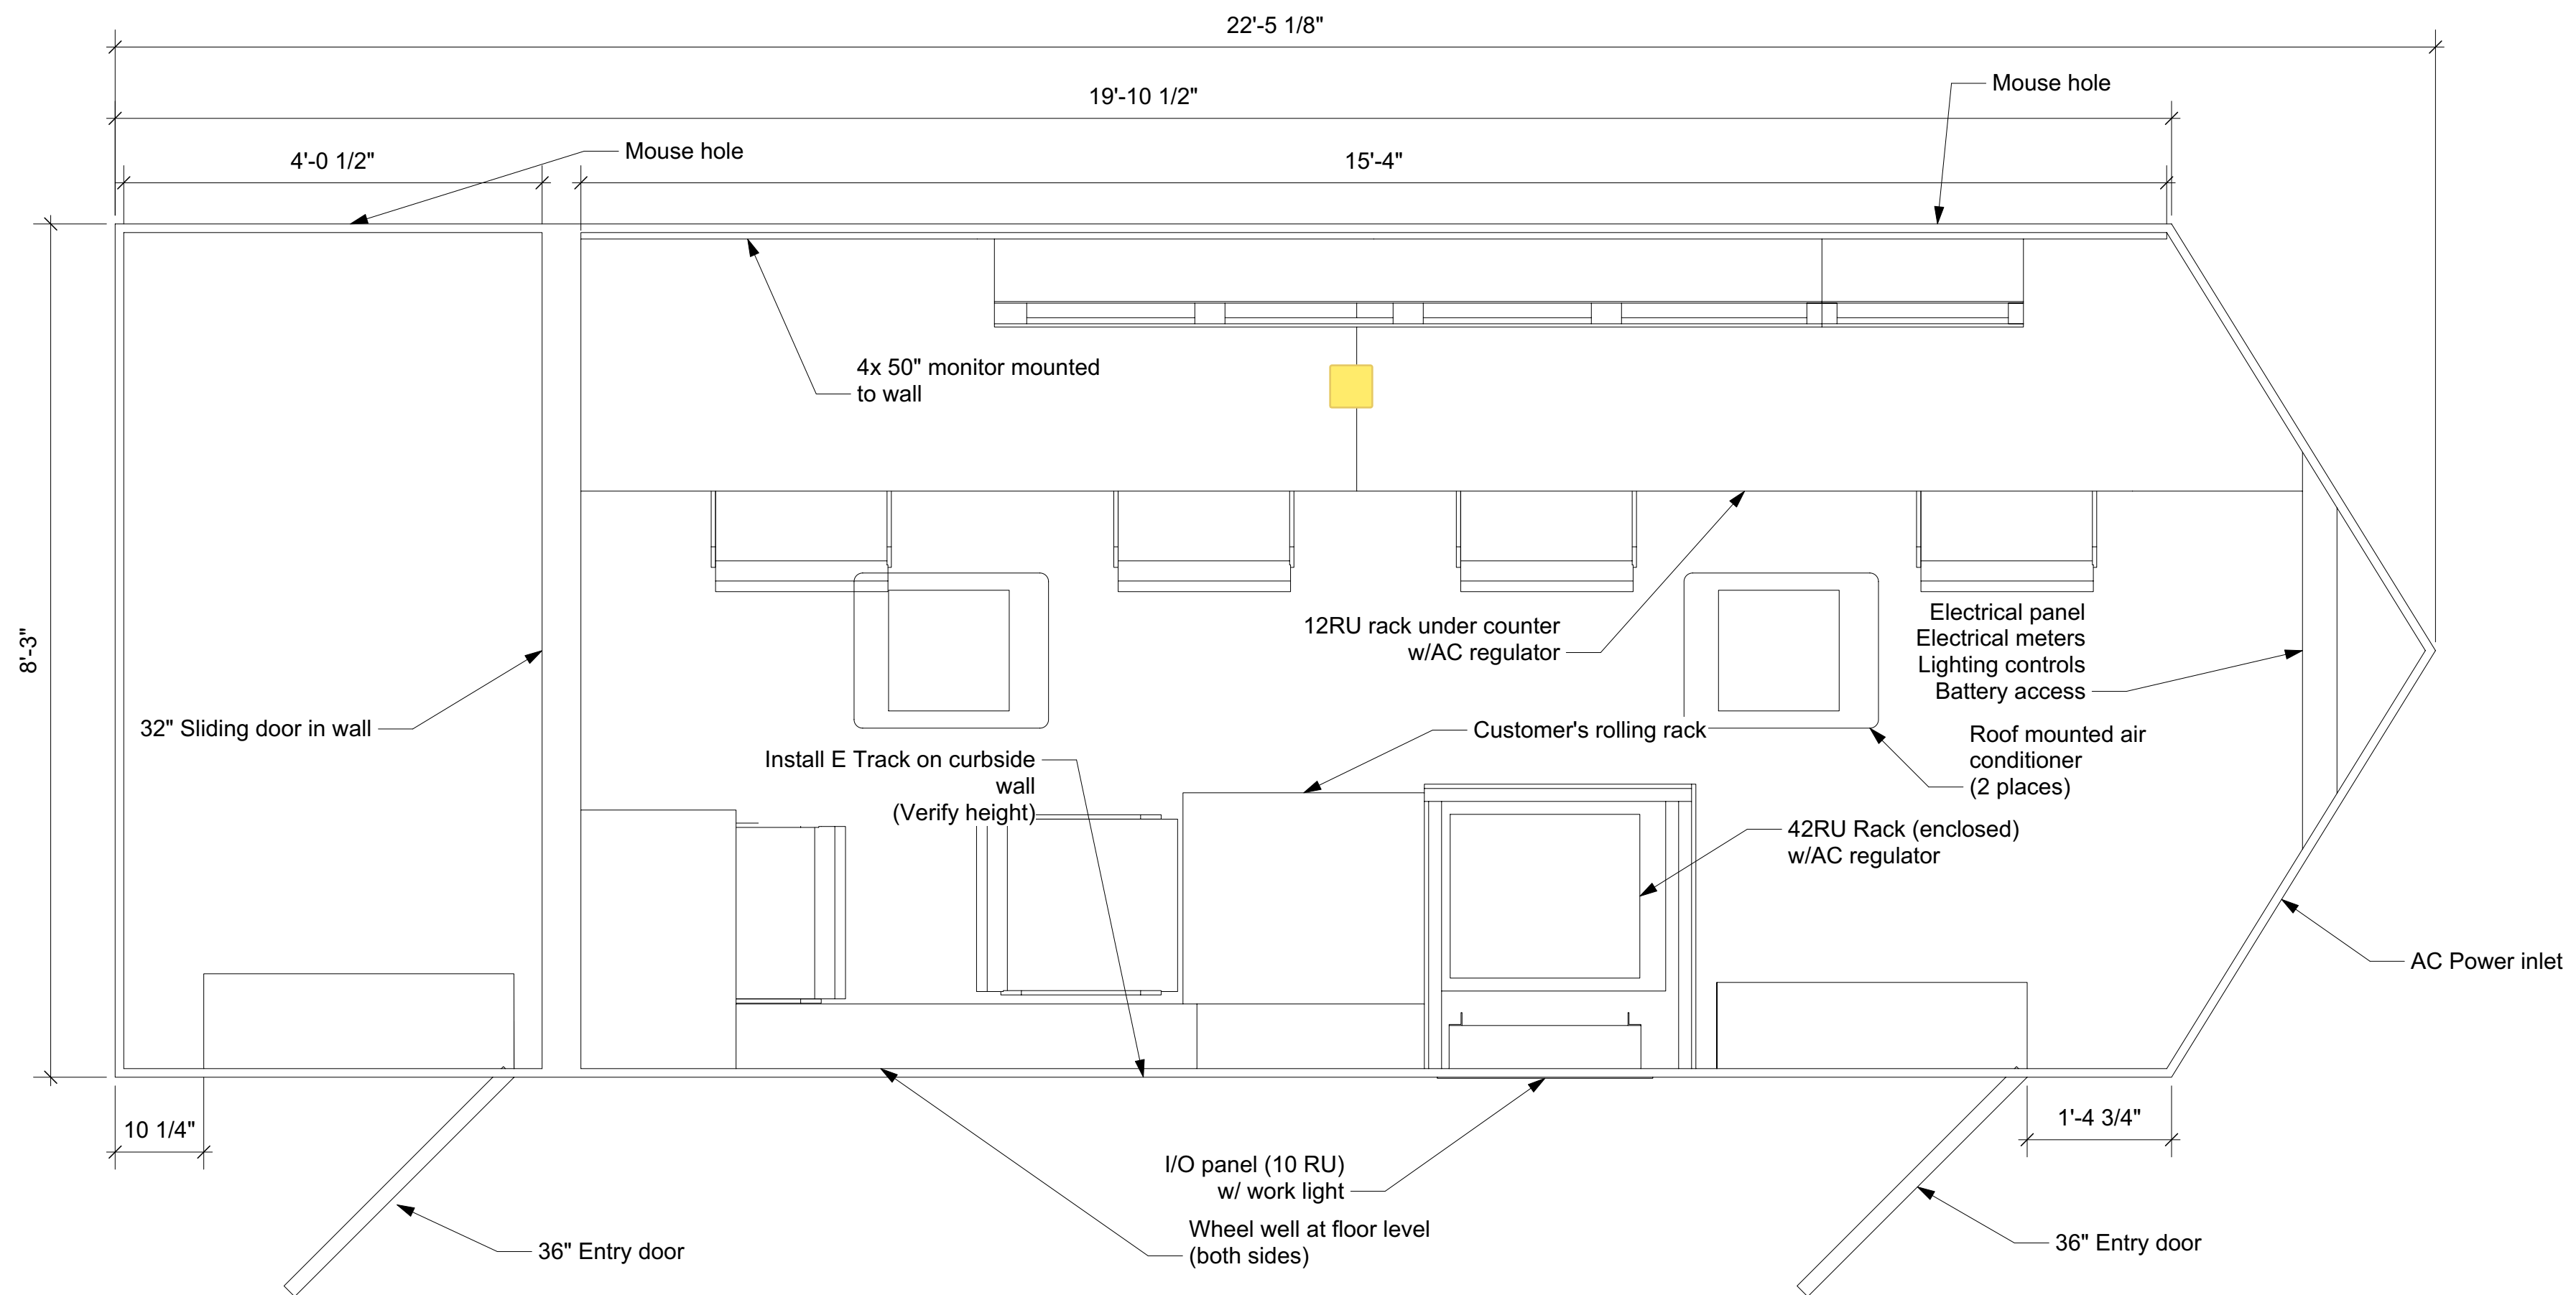

Grey Ghost 4K Trailer Specs

Grey Ghost Specs

Grey Ghost power: options

1. Full size Cam locks 4 wire, green, white, red, black, 2 leg or
2. SS2-50S or
3. 14-50

**24ft total length with tongue
20ft trailer**

8.5 width

10,000 lb payload

Curb side doors for entry

**I/O panel featuring SMPTE fiber,
XLR, BNC, ST Fiber and power
Outdoor lighting on both sides**

Blackmagic Constellation 4K

4 OLED Sony 50' multiview wall

40x40 router

9 Blackmagic SSD Hyperdeck pro

5 smpte fiber G2 Ursa cameras

1 Web stream presenter

1 80X 4K box lens

**Other cameras gear and lens
available upon request**

Project 20' Broadcast Trailer			
Drawing Title Floor Plan			
Scale Drawing Scale	Date 9/1/2023	Designer D. Tenney	
Revision No. 0.2	Revision Date 9/7/2023	Page No. 1	